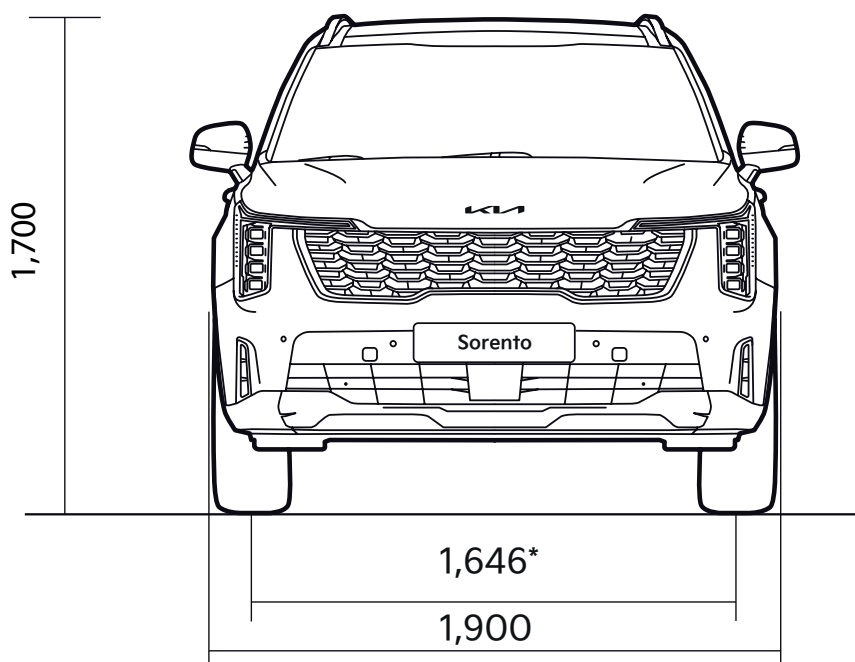

* with 19" alloy wheel

Nu configureren >